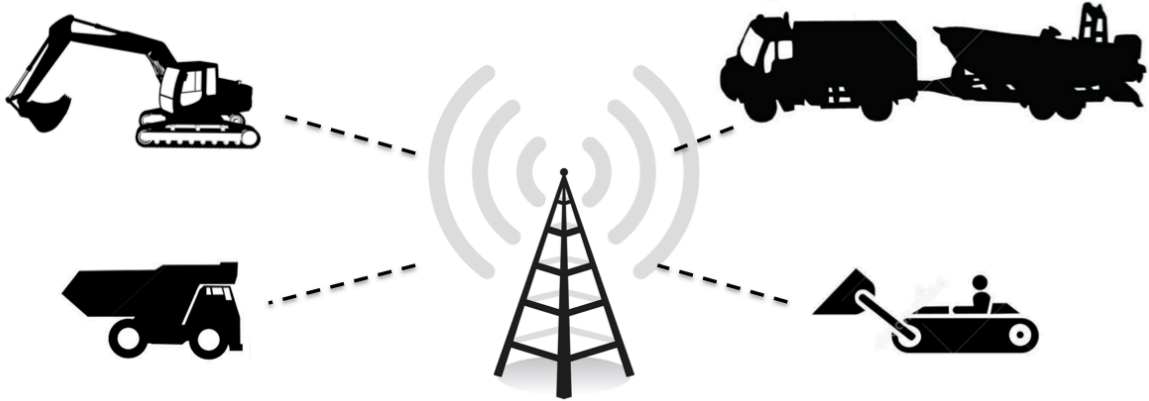

Solar Asset Tracker™

DEVELOPED BY EXCELPLAS

Solar Asset Tracker enables Real Time Tracking of Plant and Equipment

Advantages include:

- Track when equipment arrives and leaves job sites
- SMS Alerts when plant or equipment is unexpectedly moved
- Ability to track equipment if lost or stolen
- Generate time stamped assets movement reports
- Solar powered so needs no external power source or replaceable batteries
- Position updates as little as every 0.5 seconds
- Track equipment over its life
- Easily to use on-line map package included free
- Can give lower insurance premiums