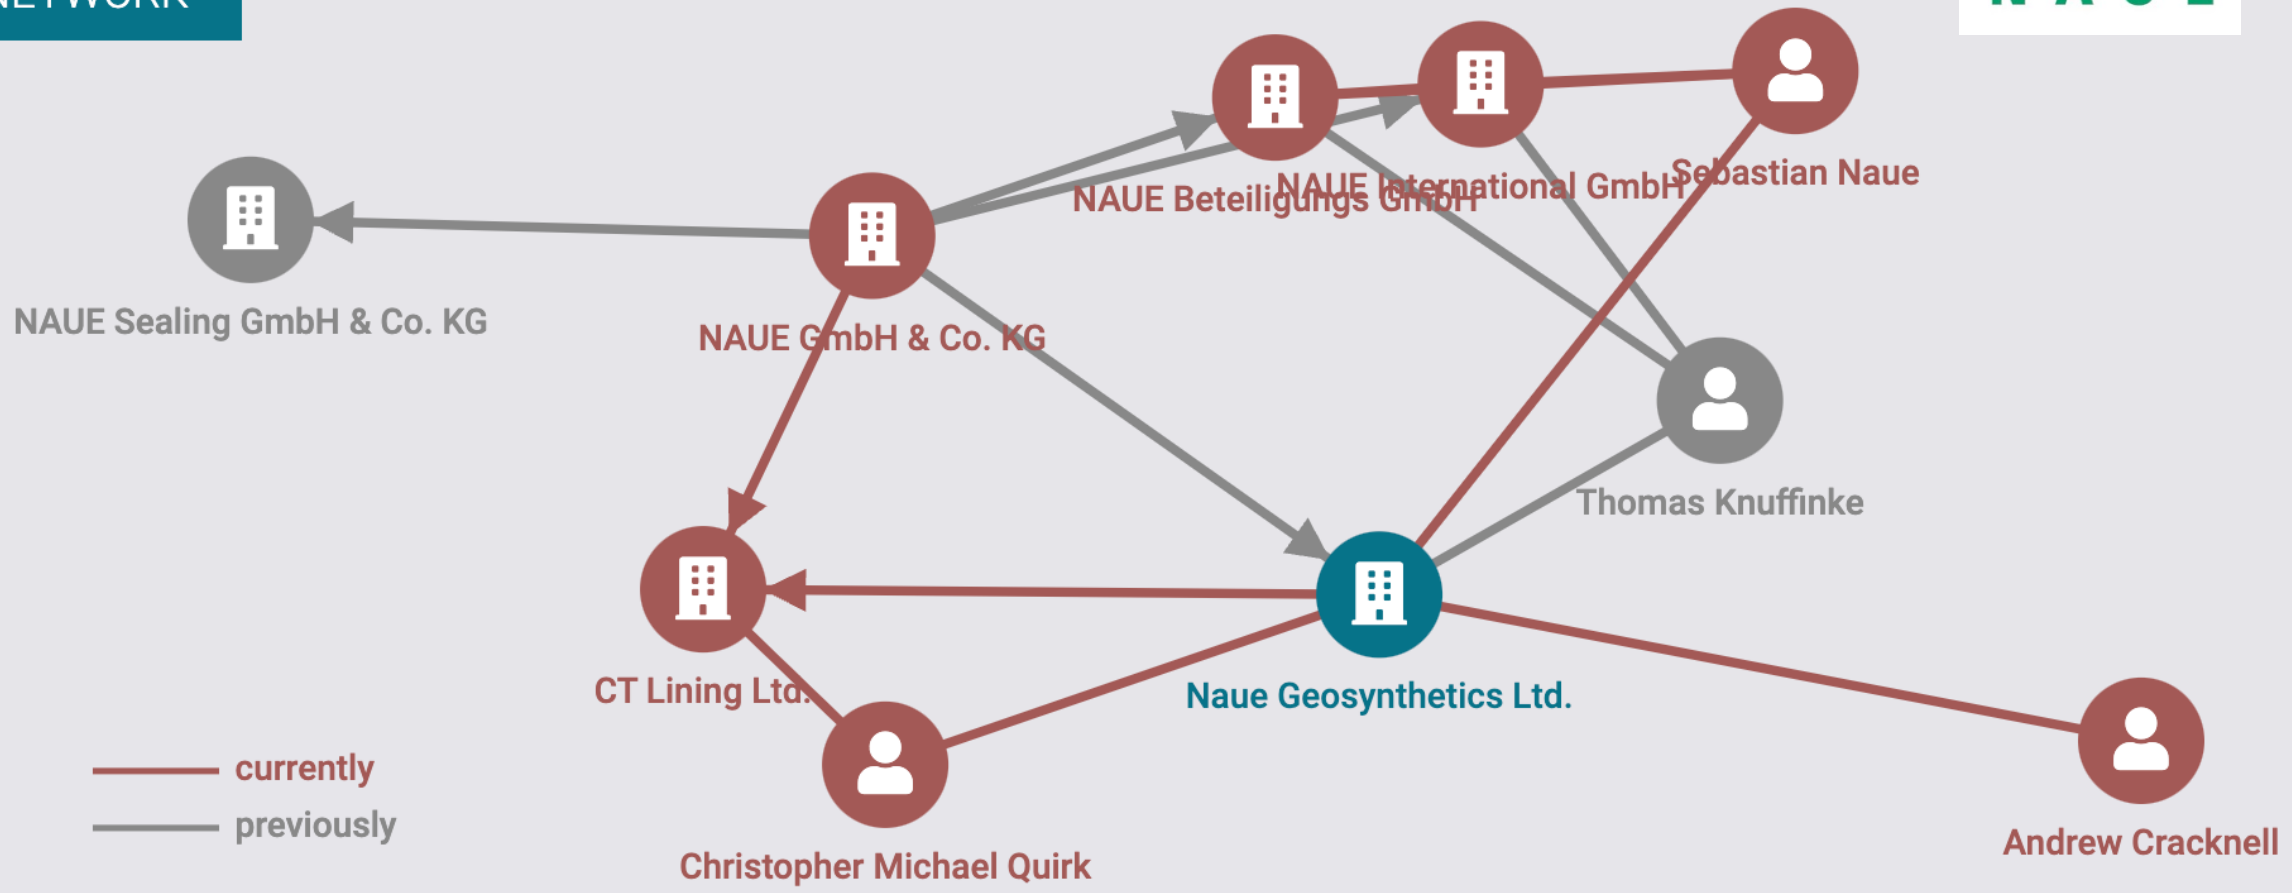

# Geosynthetic Intelligence Reports (GIR) Presents Strategic Partners and Affiliates Network of Global Synthetics

- visual reports to uncover organisational correlations and dependencies in the geosynthetics industry

# Technical Staff of Global Synthetics

**AMIR SHAHKOLAHI**

**SEAN HAYES**

**GEORGE FANNELLI**

**CHRIS SMITH**

**JASON CRASE**

**TRAVIS BENTLEY**

**ANDY WARWICK**

**TRICAO VO**

**AMAR SINGH**

# NETWORK

NETWORK