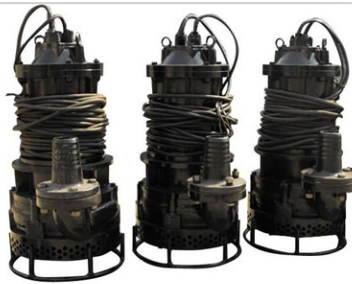

# QUARRY EQUIPMENT RENTALS

Dredging, Dewatering, Desilting & Pumping Equipment

**MINI DREDGERS**

**SLURRY DREDGERS**

**SILT DREDGERS**

**PUMP PONTOONS**

**PUMP BARGES**

**QUARRY PONTOON**

**LAYFLAT REELS**

**SLURRY PUMPS**

**SLURRY PIPE**

03-9532-2263

473 WARRIGAL ROAD, MOORABBIN

lance@rollapipe.com.au