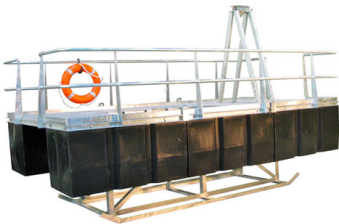

PUMP PONTOONS